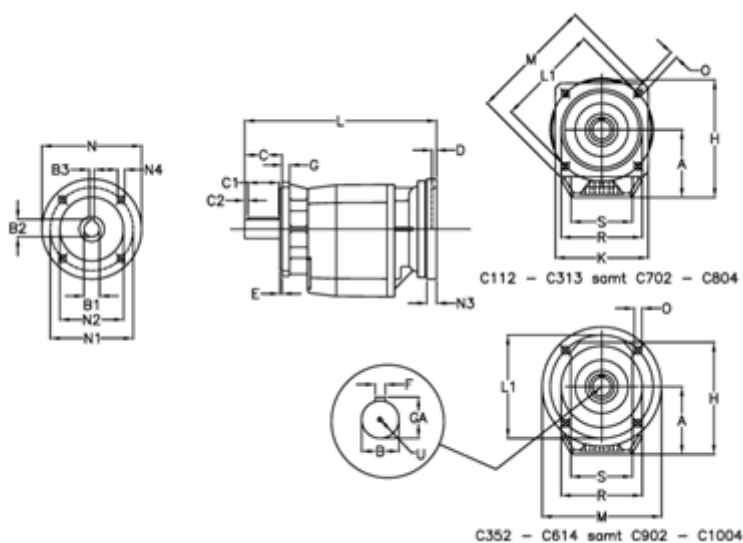

Article number: 40600712682440
 Description: Helical gearbox
 C703F-126,8-P100B5

Measures

A = 208.0	D = 4.5	L1 = 300	R = 262
B = 60	E = 5	M = 350	S = 250
B1 = 28	F = 18	N = 250	U = M20x42
B2 = 31.3	G = 17	N1 = 215	
B3 = 8	GA = 64.0	N2 = 180	
C = 120	H = 358.0	N3 = 0	
C1 = 90	K = 300	N4 = M12x16	
C2 = 15	L = 483.0	O = 18.0	